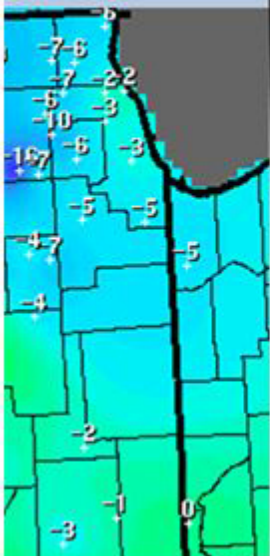

# Temperatures Morning

# Observed Low Temperatures Thursday Morning

LOCATION

TEMPERATURES

ILLINOIS

**Dec. 11, 2013**

AURORA/SUGAR GROVE AIRPORT.....	-16
ROCHELLE AIRPORT.....	-15
ROCHELLE.....	-13
DE KALB.....	-10
DUPAGE AIRPORT.....	-10
GENEVA 1.3SSW.....	-10
MAZON 0.5ENE.....	-10
PAWPAW.....	-10
BATAVIA.....	-9
MARENGO.....	-9
NWS ROMEOVILLE.....	-9
MENDOTA 0.9N.....	-8
ROCKFORD AIRPORT.....	-8
AURORA COOP.....	-7
BARRINGTON.....	-7