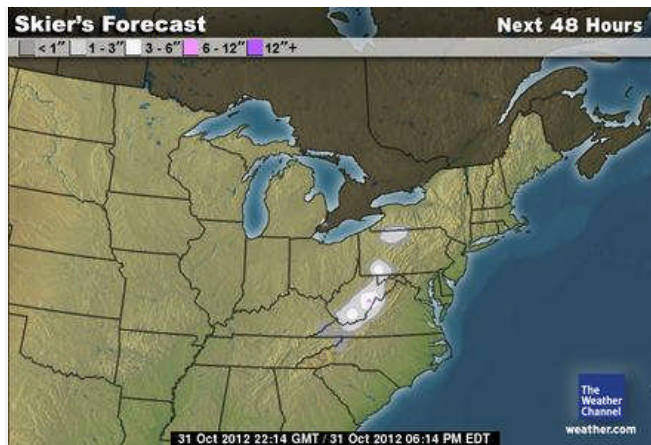

Snowfall Forecast

In the mountainous western edges of Maryland, 2' of snow snapped power lines, downed trees, and left tractor-trailers jackknifed along an interstate. In West Virginia, 2-3' of snow created blizzard conditions, shutting down one interstate and knocking out power to thousands.

"For some Appalachian locations, this storm was their version of last October's 'Snowtober' storm that hammered the Northeast with power outages and downed trees due to the weight of that heavy snow," reports Erdman.