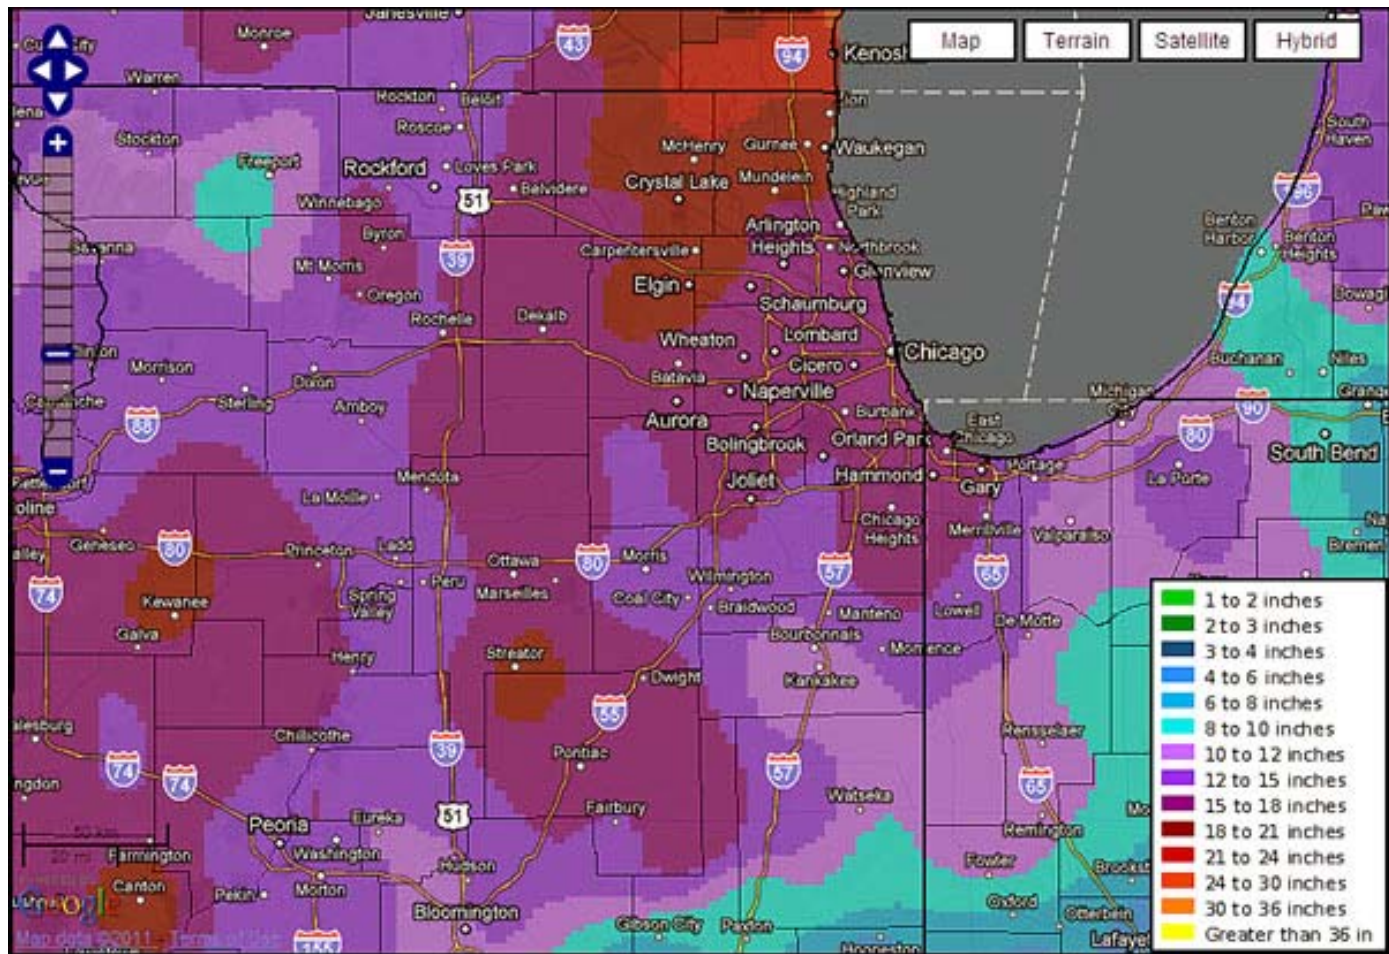

Official Snowfall Totals

Data Through 12 Noon on February 2, 2011

City/Location	Totals	Update Time
Chicago O'Hare International Airport	20.2"	12 Noon
Rockford Airport	14.3"	12 Noon
Chicago Midway Airport	20.9"	12 Noon
National Weather Service Chicago - Romeoville	16.4"	12 Noon

...MORNING SNOWFALL ROUNDUP...

THE FOLLOWING ARE SNOW AMOUNTS FOR THE PREVIOUS 24-HOURS.
OBSERVATIONS ARE USUALLY TAKEN AT 7 AM.

SNOWFALL AMOUNTS FOR WEDNESDAY(02/02/11)...

WOODSTOCK 5NW (MCHENRY).....	21.1
SPRING GROVE 2N (MCHENRY).....	20.8
OHARE (COOK).....	20.2
ANTIOCH (LAKE).....	20.0
MIDWAY 3SW (COOK).....	19.9
OAK BROOK (DU PAGE).....	17.7
LAKE ZURICH (LAKE).....	17.5
MUNDELEIN (LAKE).....	17.5
GENOA (DE KALB).....	17.1
BARRINGTON (LAKE).....	17.0
ELBURN (KANE).....	17.0
JOLIET (WILL).....	17.0
WAUCONDA (LAKE).....	17.0
STREAMWOOD (COOK).....	16.5
ROMEVILLE (WILL).....	16.4
CHATSWORTH (LIVINGSTON).....	16.0
DWIGHT (LIVINGSTON).....	16.0
DE KALB (DE KALB).....	15.7
PIPER CITY (FORD).....	15.0
PEOTONE (WILL).....	15.0
WINFIELD (DU PAGE).....	15.0
ROCKFORD (WINNEBAGO).....	13.9
MARSEILLES (LA SALLE).....	13.5
ROCHELLE (OGLE).....	13.0
BOURBONNAIS (KANKAKEE).....	12.5
EARLVILLE 3S (LA SALLE).....	12.0
JOLIET 2N (WILL).....	12.0
YORKVILLE 2SE (KENDALL).....	12.0
BATAVIA (KANE).....	11.5
PERU (LA SALLE).....	11.5
MORRIS (GRUNDY).....	11.4
COAL CITY 4NNW (GRUNDY).....	11.1
FAIRBURY (LIVINGSTON).....	11.0
NAPERVILLE (DU PAGE).....	10.6
CHANNAHON (WILL).....	10.5
PAXTON (FORD).....	10.5
BOTANIC GARDENS (COOK).....	10.0
HARVARD (MCHENRY).....	9.0
KANKAKEE (KANKAKEE).....	7.5
ST ANNE (KANKAKEE).....	7.5
WATSEKA (IROQUOIS).....	7.5
MILFORD (IROQUOIS).....	6.5
OTTAWA (LA SALLE).....	6.0

NORTHWEST INDIANA	SNOW
LOCATION (COUNTY):	FALL(INCHES)

LOWELL (LAKE).....	13.0
REMINGTON (JASPER).....	10.4
VALPARAISO 5NNE (PORTER).....	9.3
RENSELAER (JASPER).....	8.0