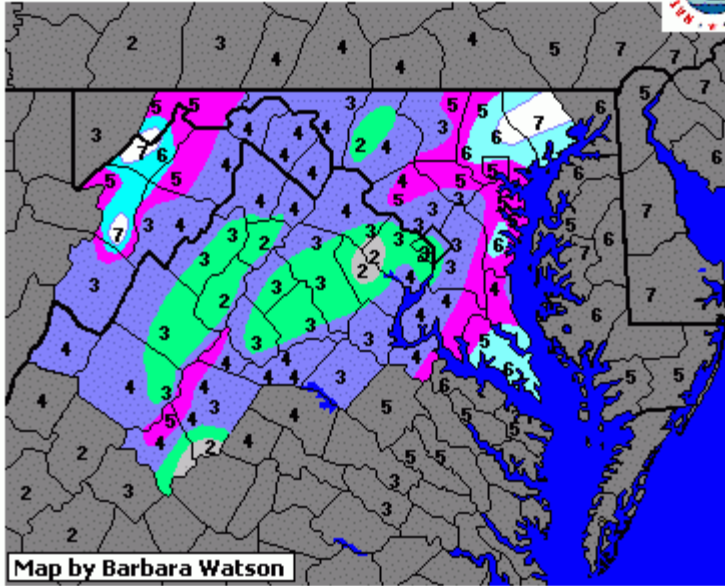

Richmond had only 2.5 inches snow on the 22nd.  
Storm Totals Feb. 22, 2001

Map by Barbara Watson

Snowfall in Inches

< 1	1 - 2	2 - 3	3 - 4	4 - 5	5 - 6	> 6